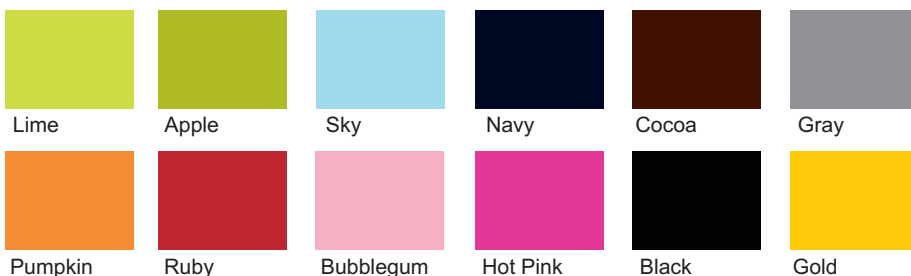

Font Styles

Flair -
1 initial or name only
upper and lowercase
NOT AVAILABLE IN 3 INITIALS

The Andersons

ABCDEFGHIJKLMN abcdefghijklmn
NOPQRSTUVWXYZ opqrstuvwxyz

Futura -
1 initial or name
lowercase only
NOT AVAILABLE IN 3 INITIALS

JGM

ABCDEFGHIJKLMN
OPQRSTUVWXYZ
ABCDEFGHIJKLMN
OPQRSTUVWXYZ

Greek -
2 or 3 initials only
uppercase only

AXΩ

ΑΒΓΔΕΖΗΘΙΚΛΜ
ΝΞΟΠΡΣΤΥΦΧΨΩ

Font/Personalized Style Colors

PLEASE LOOK CAREFULLY AT THE LETTERS SHOWN TO SEE HOW YOUR MONOGRAM WILL APPEAR WITH YOUR INITIALS.

**On ribbon band, solid circle and solid rectangle the font will be white with the band, circle or rectangle being the color.